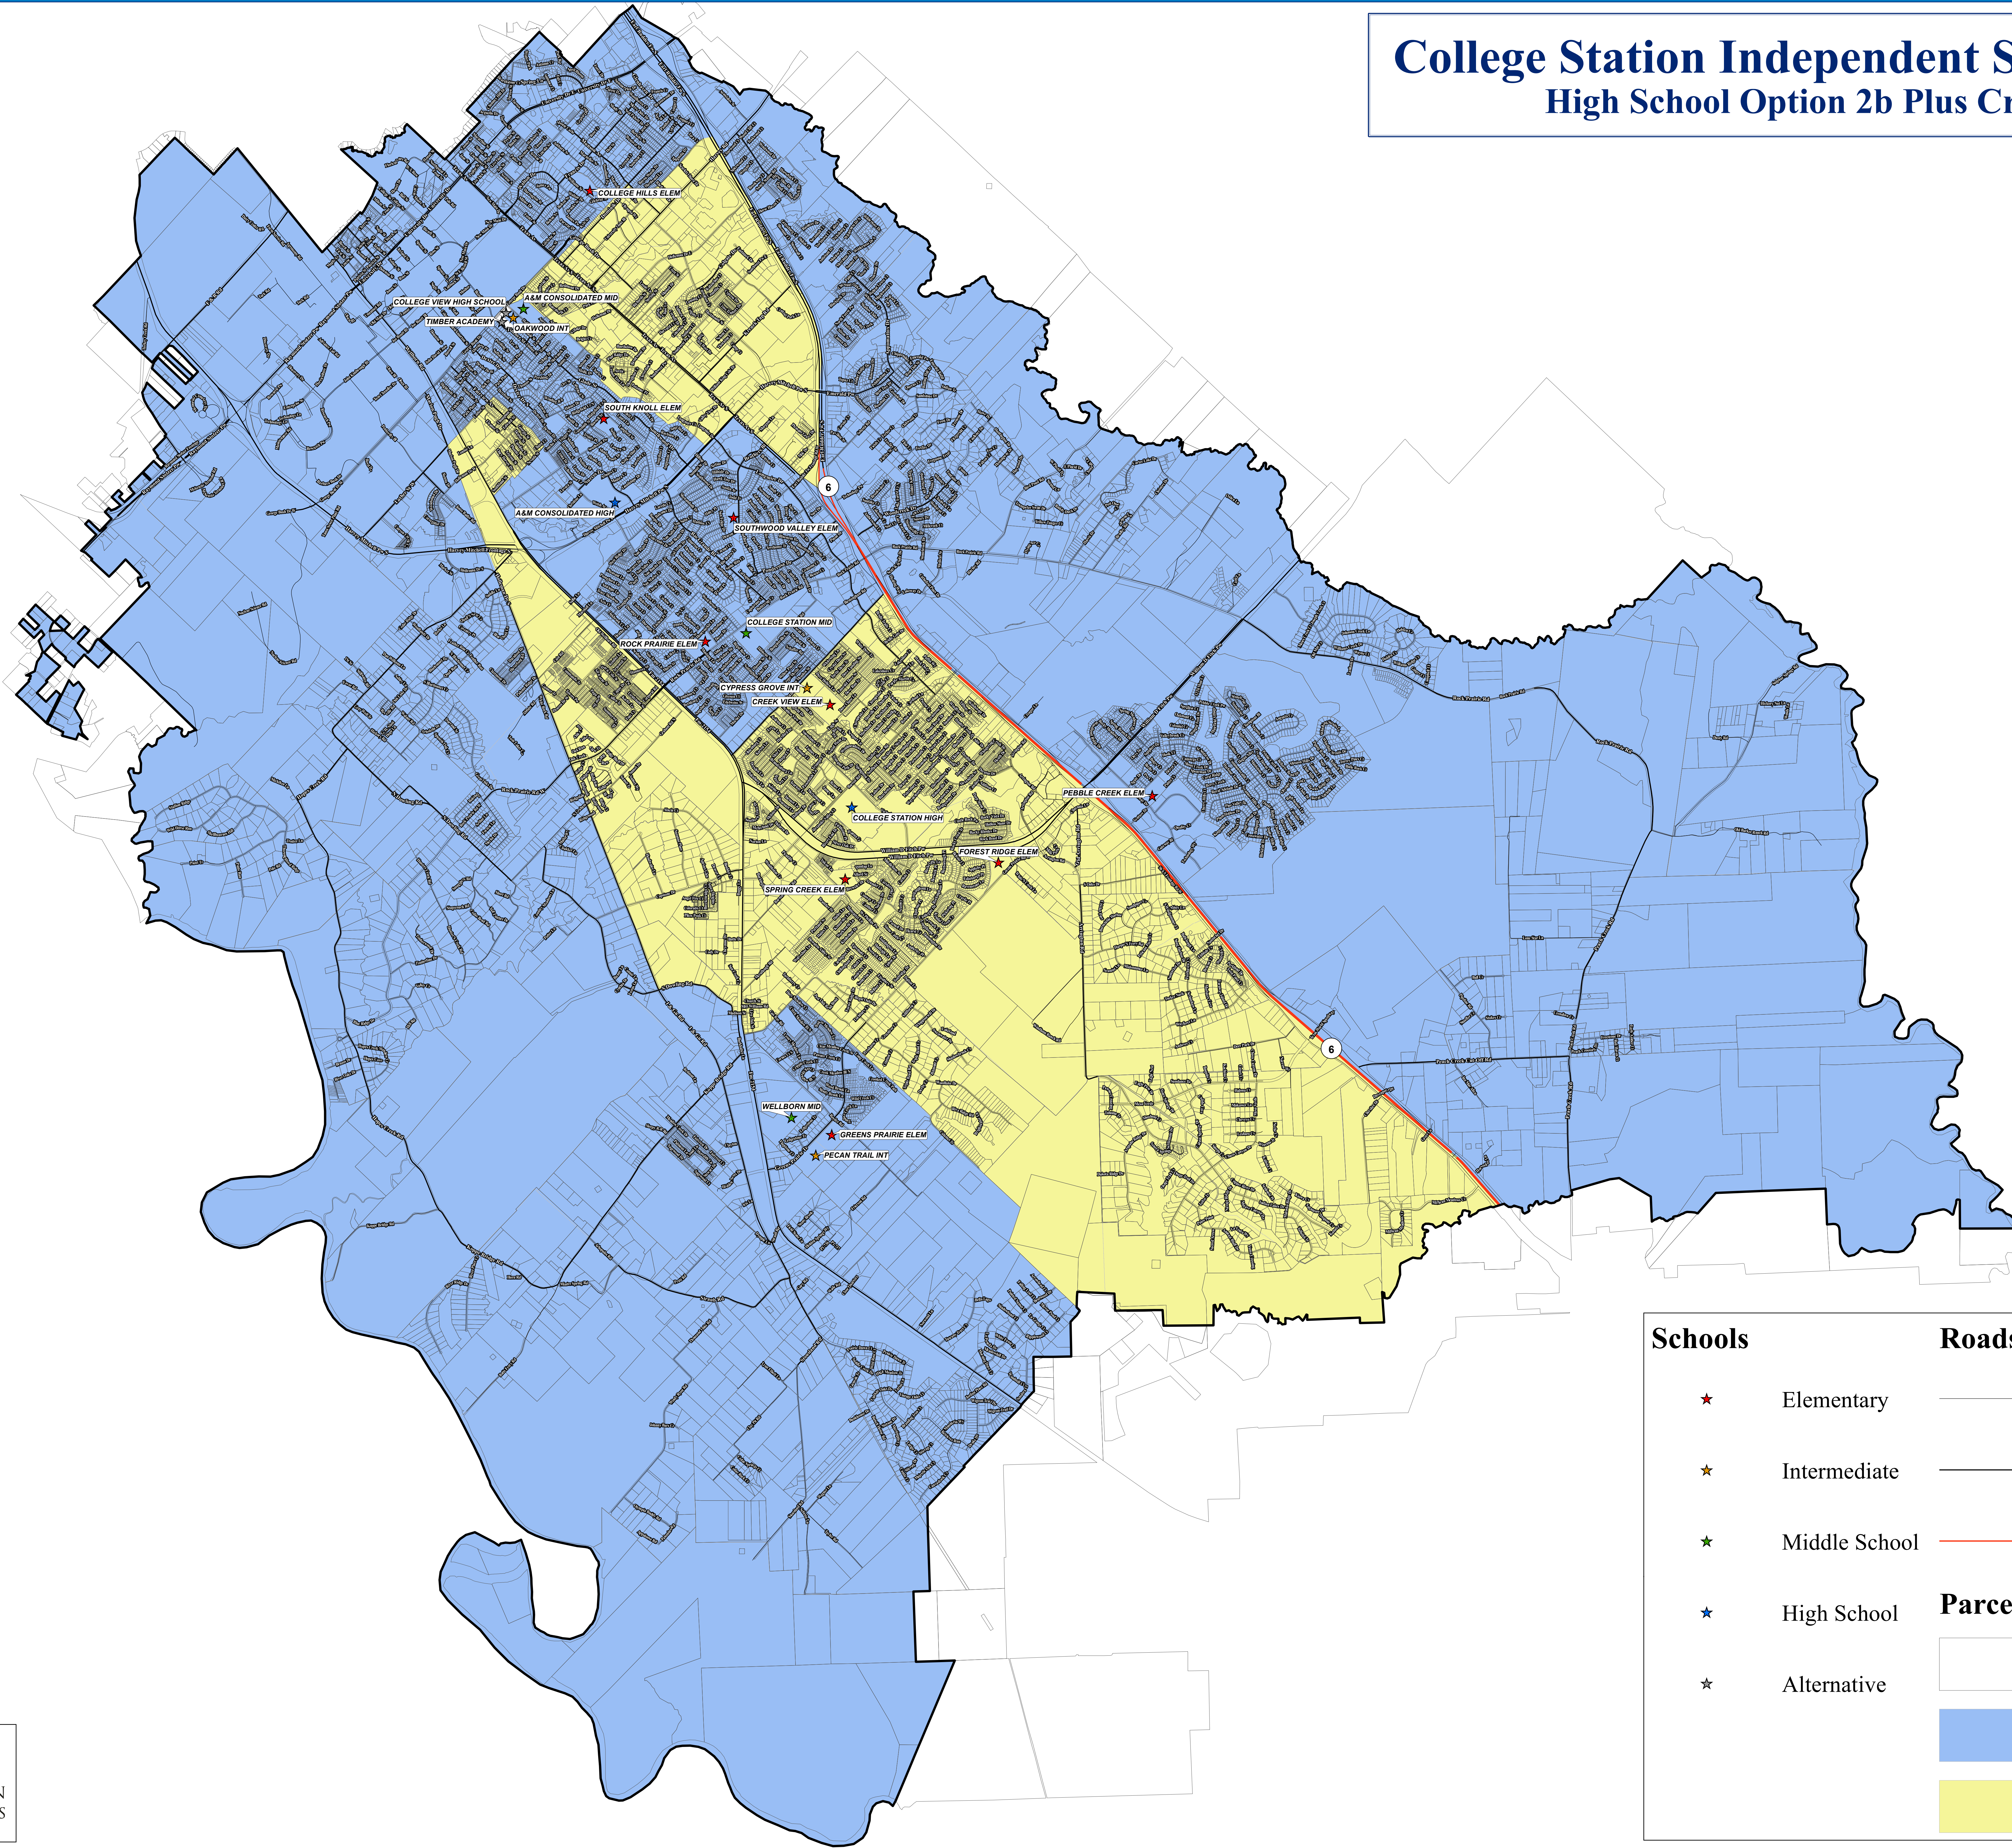

College Station Independent School District High School Option 2b Plus Creek Mds

Schools		Roads	
★	Elementary	—	LOCAL ROAD
★	Intermediate	—	MAJOR ARTERIAL
★	Middle School	—	SECONDARY HIGHWAY
★	High School	Parcels	
★	Alternative	□	Parcels
		■	A&M CONSOLIDATED
		■	COLLEGE STATION